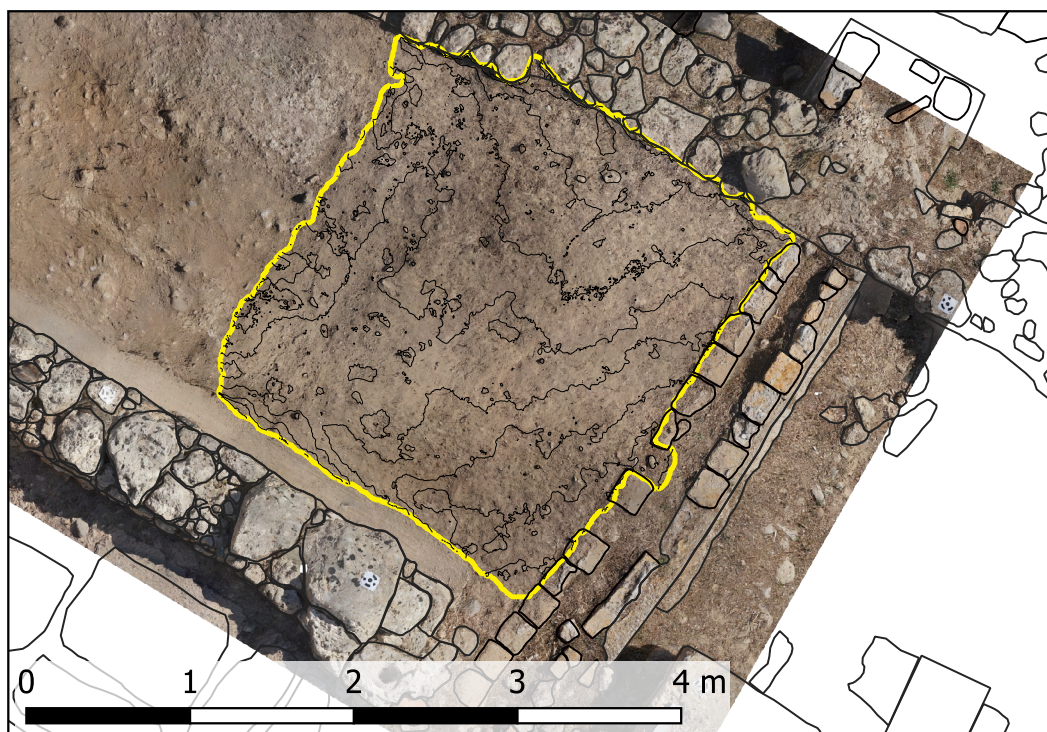

Tharros 2024

Trench 13000 • SU 13005

Description: Red/Brown layer in east half of the trench

Ben Whisler • Matt Notarian • Tucker Radtke

Orthophoto

Digital Elevation Model

2 cm contours

0 1 2 3 4 m

0 1 2 3 m

3.84 masl 3.60

2 cm contours