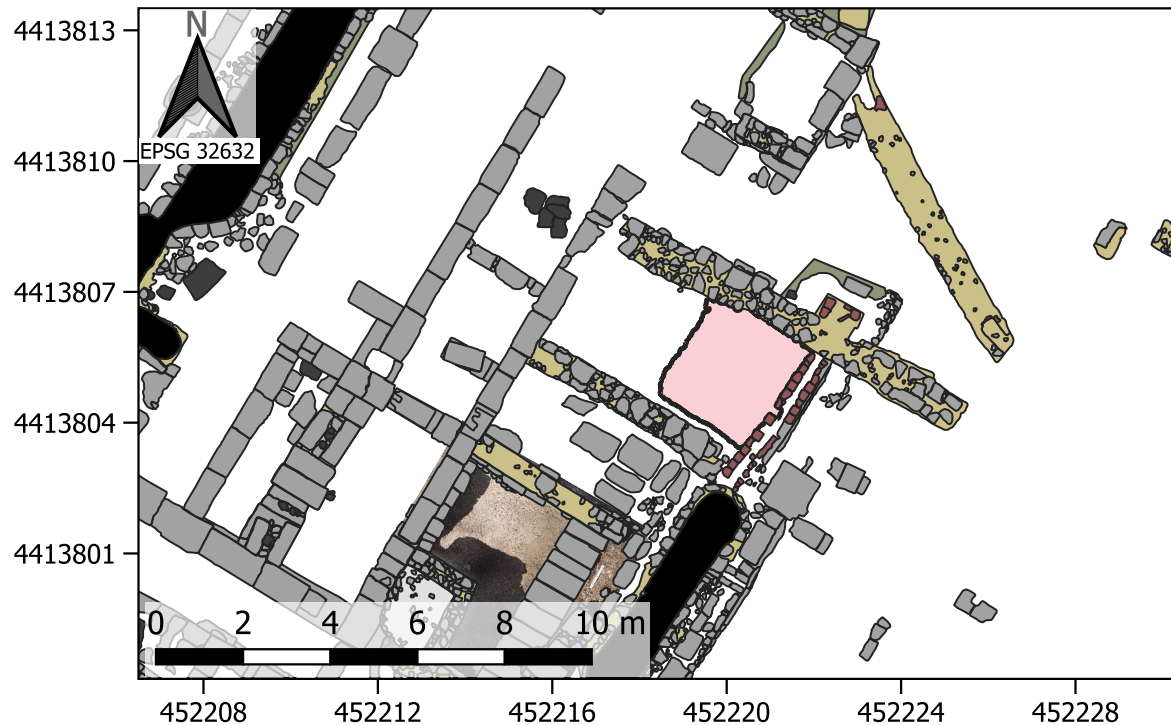

Tharros 2024

Trench 13000 • SU 13005

Description: Red/Brown layer in east half of the trench

Ben Whisler • Matt Notarian • Tucker Radtke

Orthophoto

Digital Elevation Model

2 cm contours

0 1 2 3 4 m

0 1 2 3 m

3.84 masl 3.60

2 cm contours