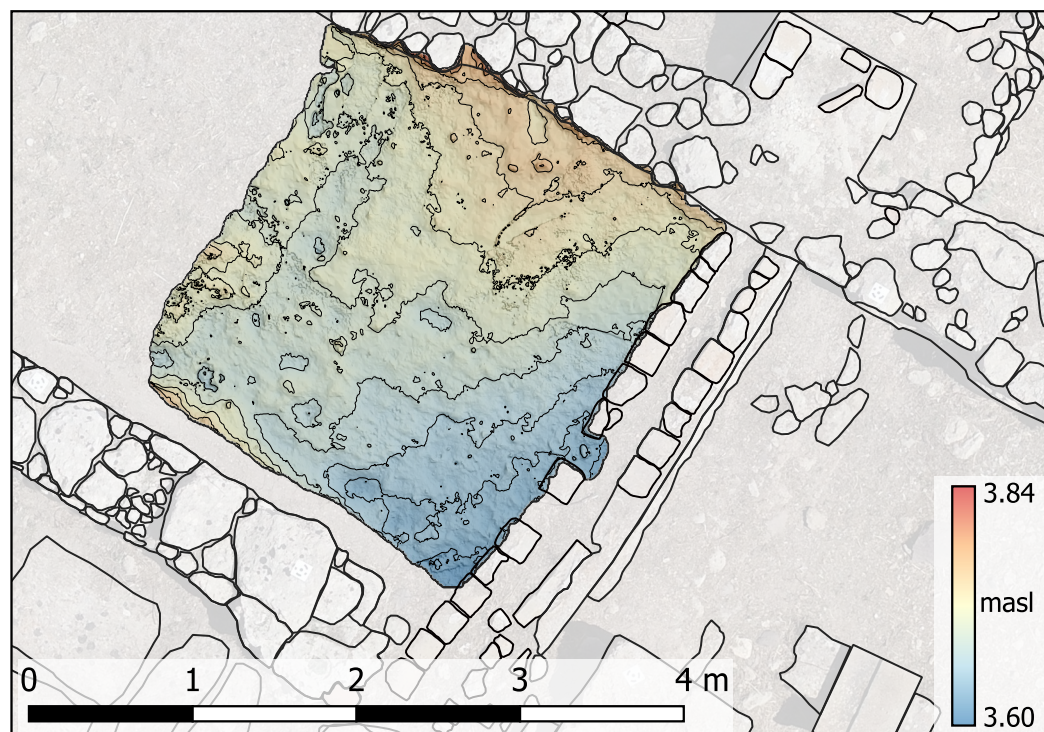

Tharros 2024

Trench 13000 • SU 13005

Description: Red/Brown layer in east half of the trench

Ben Whisler • Matt Notarian • Tucker Radtke

Orthophoto

Digital Elevation Model

2 cm contours

0 1 2 3 4 m

0 1 2 3 m

3.84 masl 3.60

2 cm contours