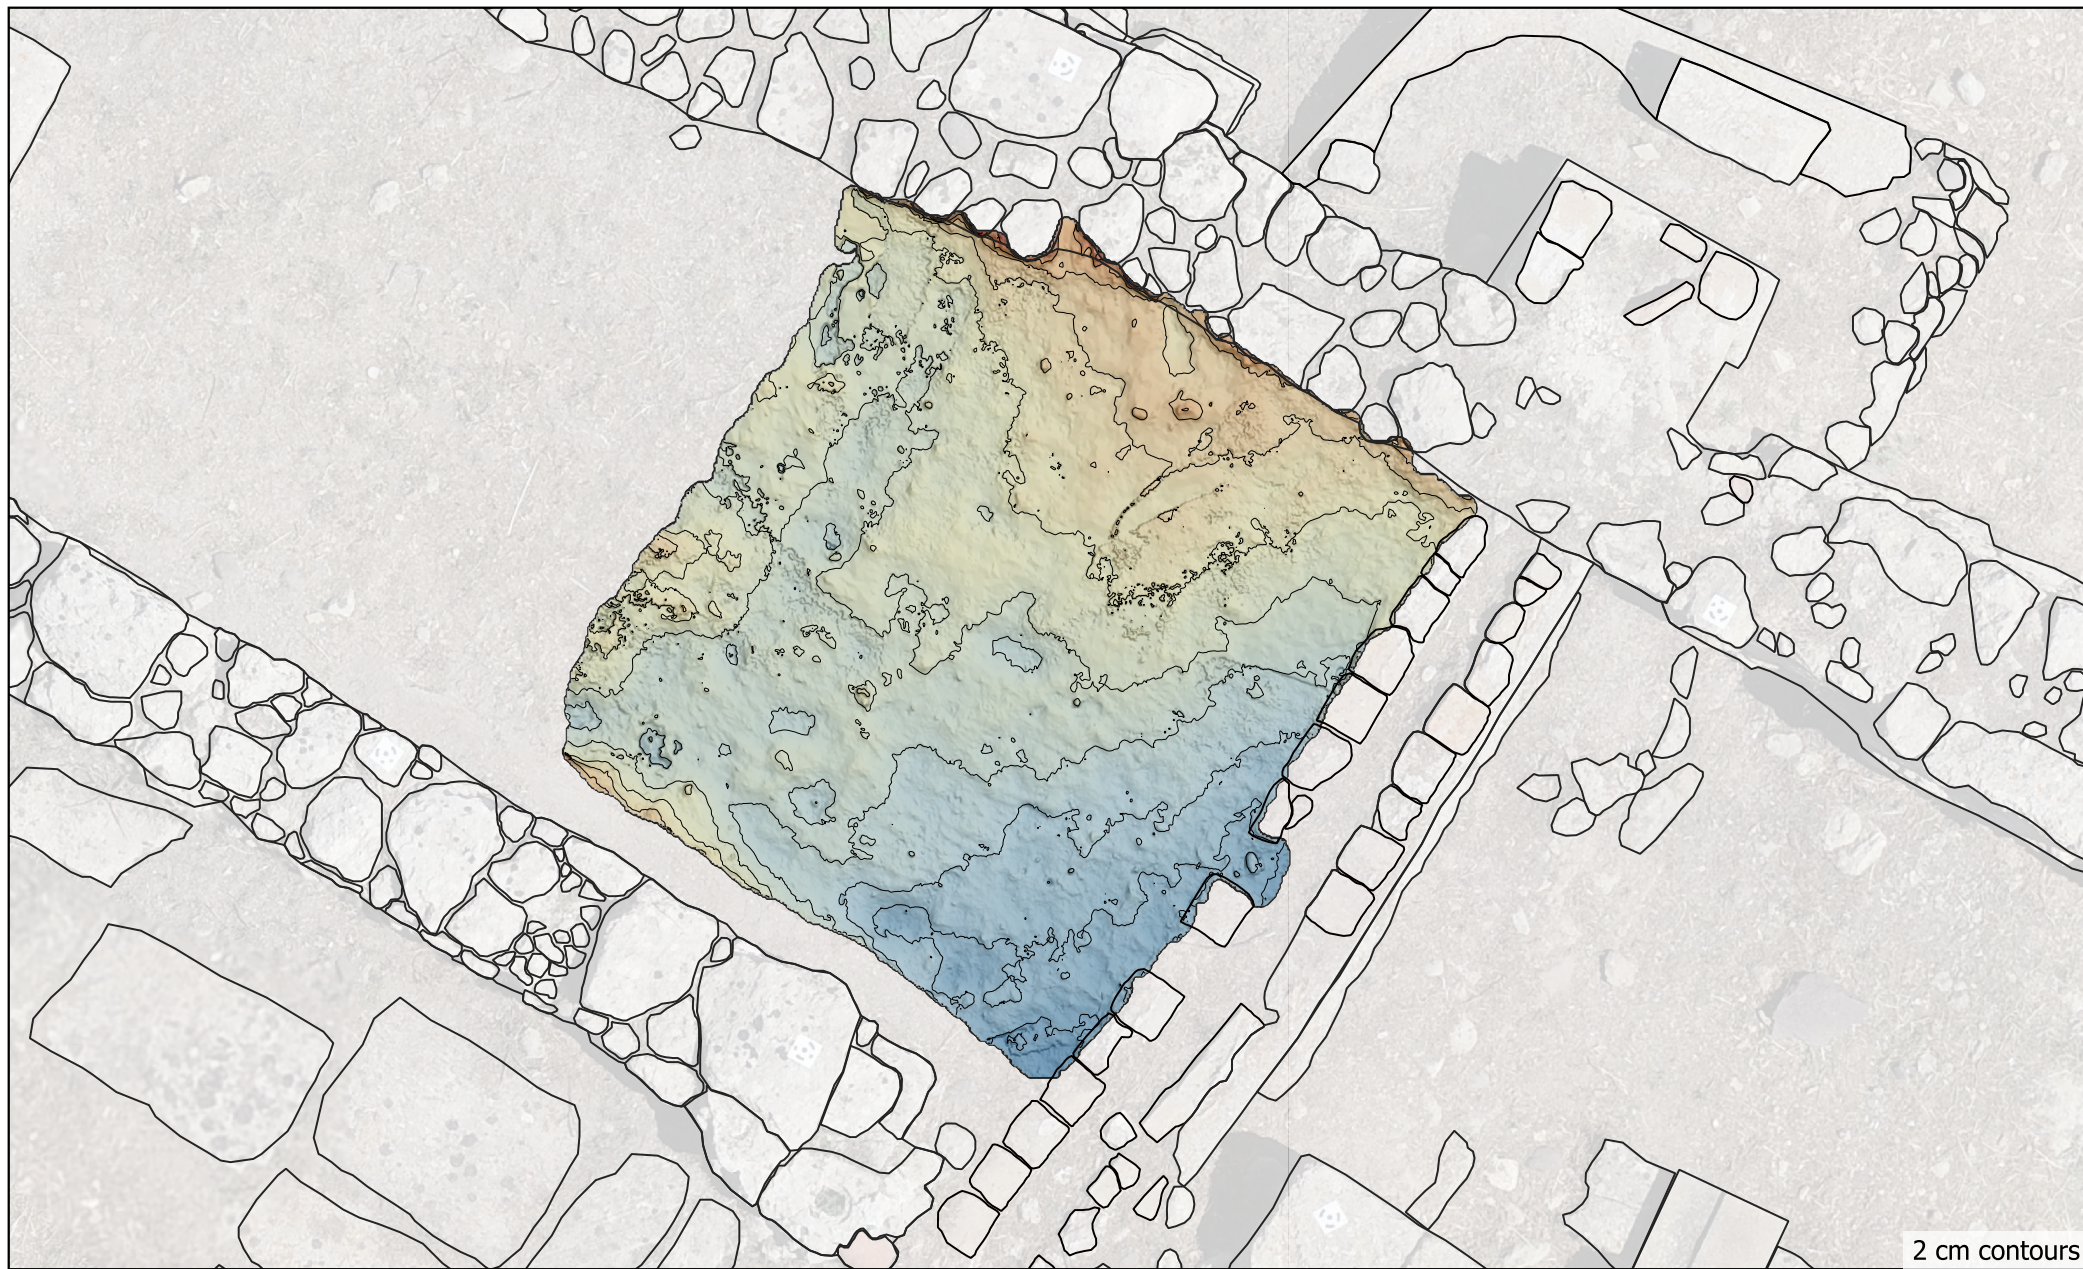

Tharros 2024

Trench 13000 • SU 13005

Description: Red/Brown layer in east half of the trench

Ben Whisler • Matt Notarian • Tucker Radtke

Orthophoto

Digital Elevation Model

2 cm contours

0 1 2 3 4 m

0 1 2 3 m

3.84 masl 3.60

2 cm contours