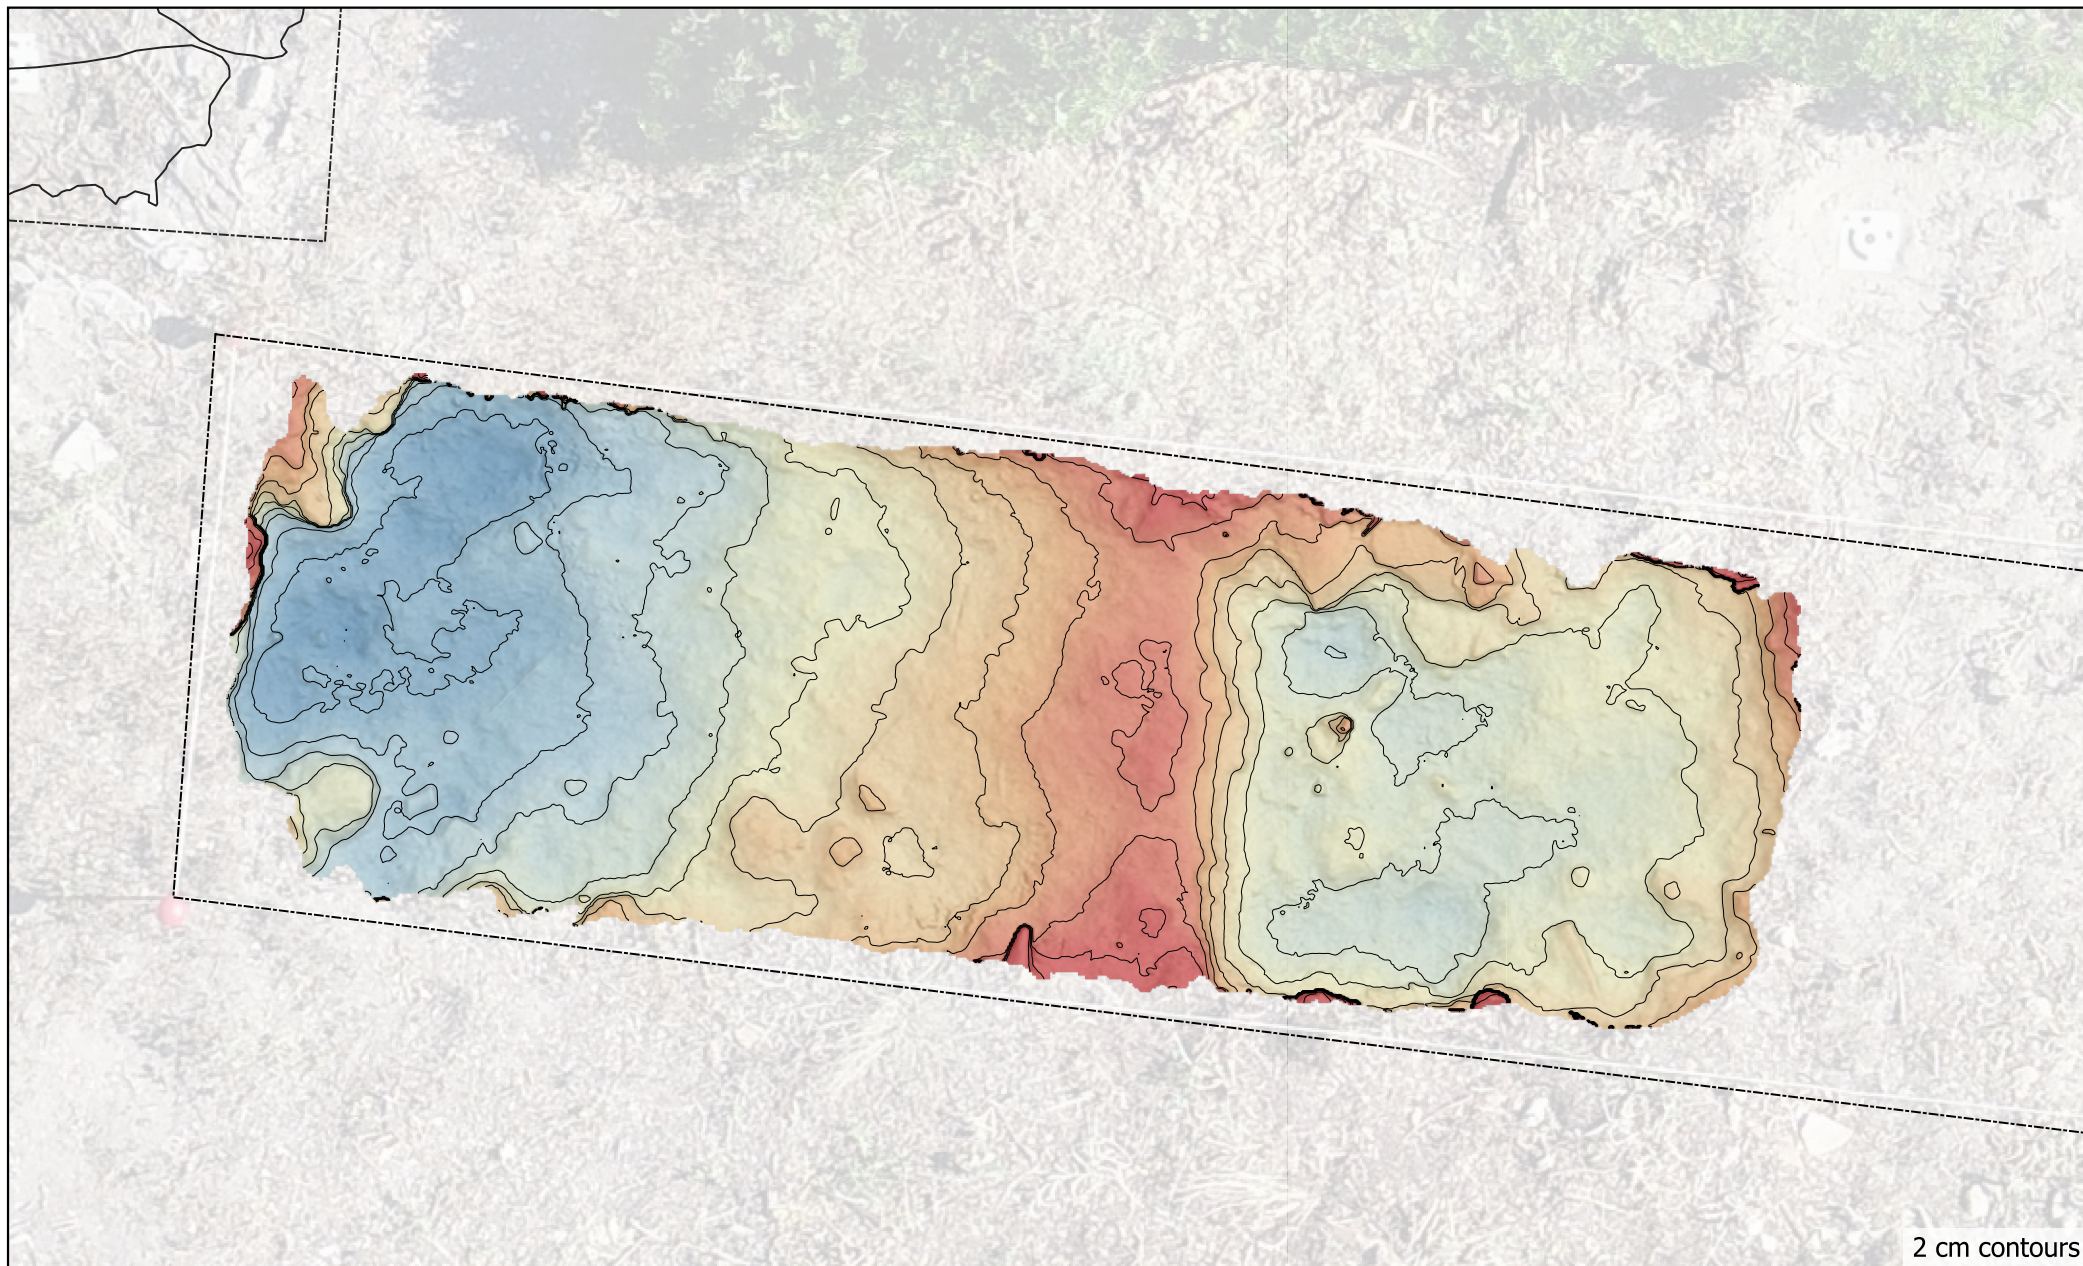

Tharros 2024

Trench 15000 • SU 15003

Description: Trash pile sitting on final surface in western area of trench

Ben Whisler • Matt Notarian • James Davis

Orthophoto

Digital Elevation Model

2 cm contours

0.25 m contours

0 1 2 m

2 cm contours