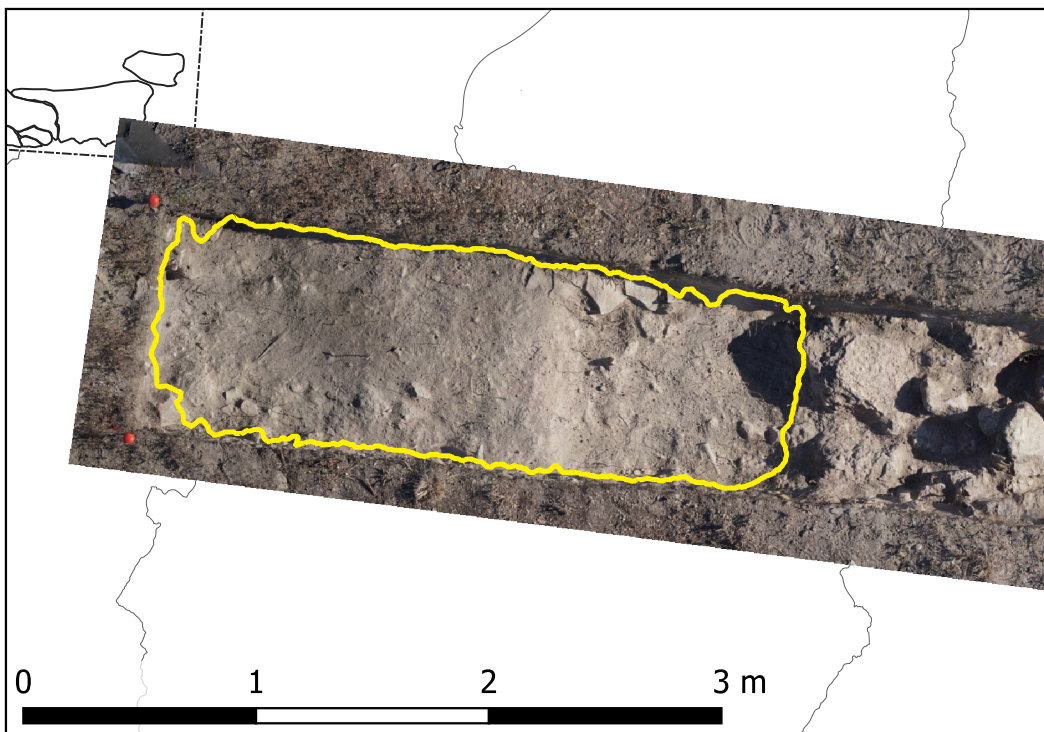

Tharros 2024

Trench 15000 • SU 15003

Description: Trash pile sitting on final surface in western area of trench

Ben Whisler • Matt Notarian • James Davis

Orthophoto

Digital Elevation Model

2 cm contours

0.25 m contours

0 1 2 m

2 cm contours