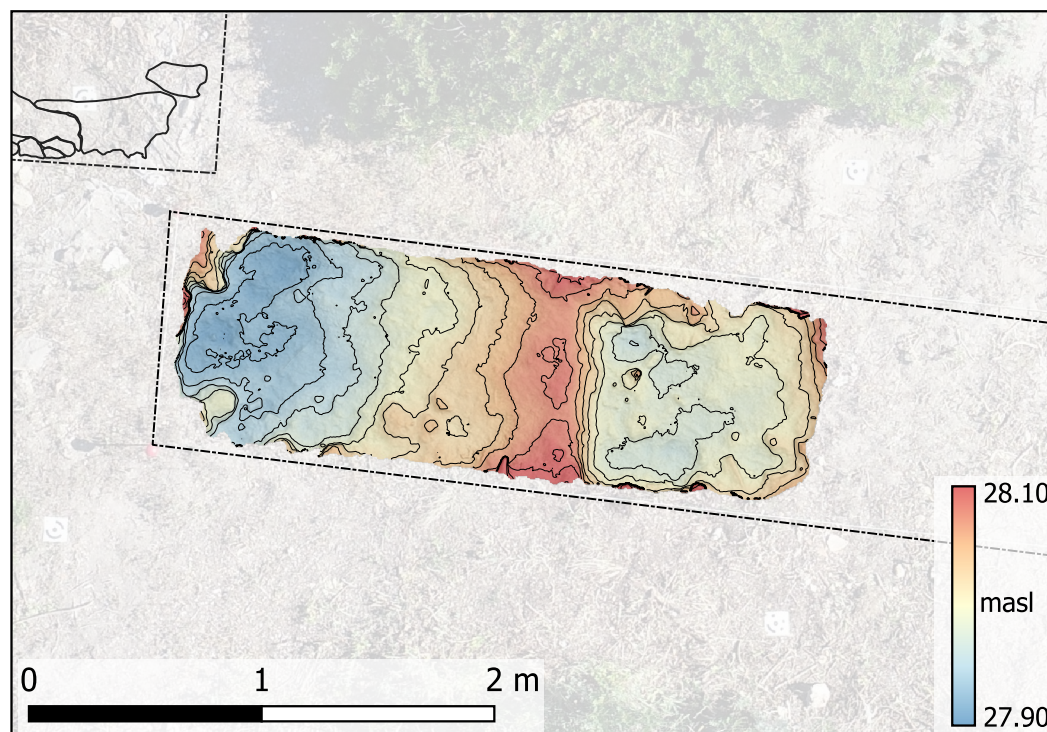

Tharros 2024

Trench 15000 • SU 15003

Description: Trash pile sitting on final surface in western area of trench

Ben Whisler • Matt Notarian • James Davis

Orthophoto

Digital Elevation Model

2 cm contours

0.25 m contours

0 1 2 m

2 cm contours