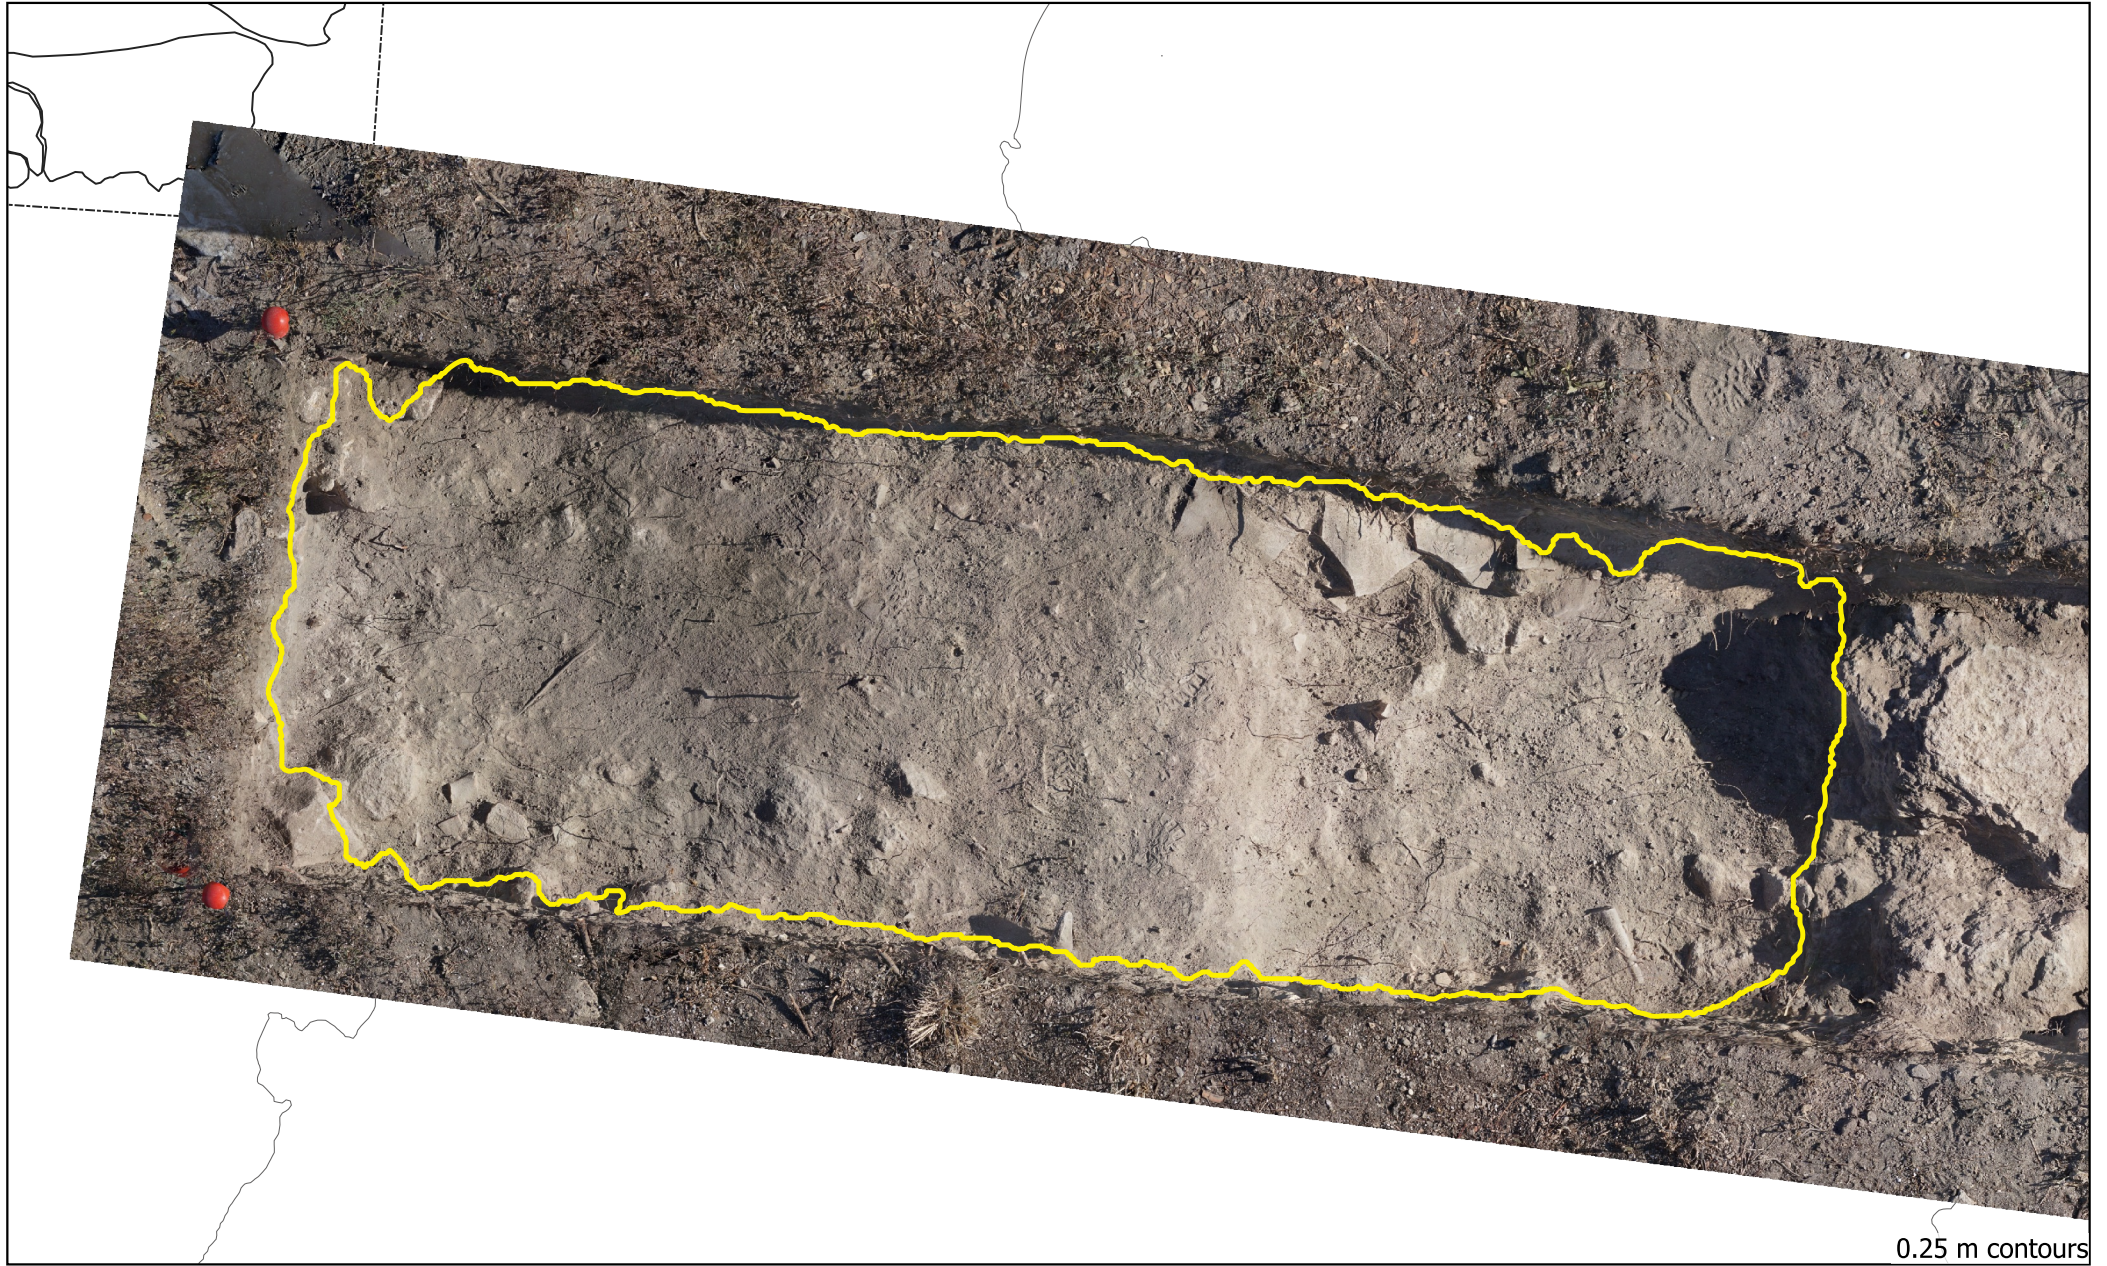

Tharros 2024

Trench 15000 • SU 15003

Description: Trash pile sitting on final surface in western area of trench

Ben Whisler • Matt Notarian • James Davis

Orthophoto

Digital Elevation Model

2 cm contours

0.25 m contours

0 1 2 m

2 cm contours