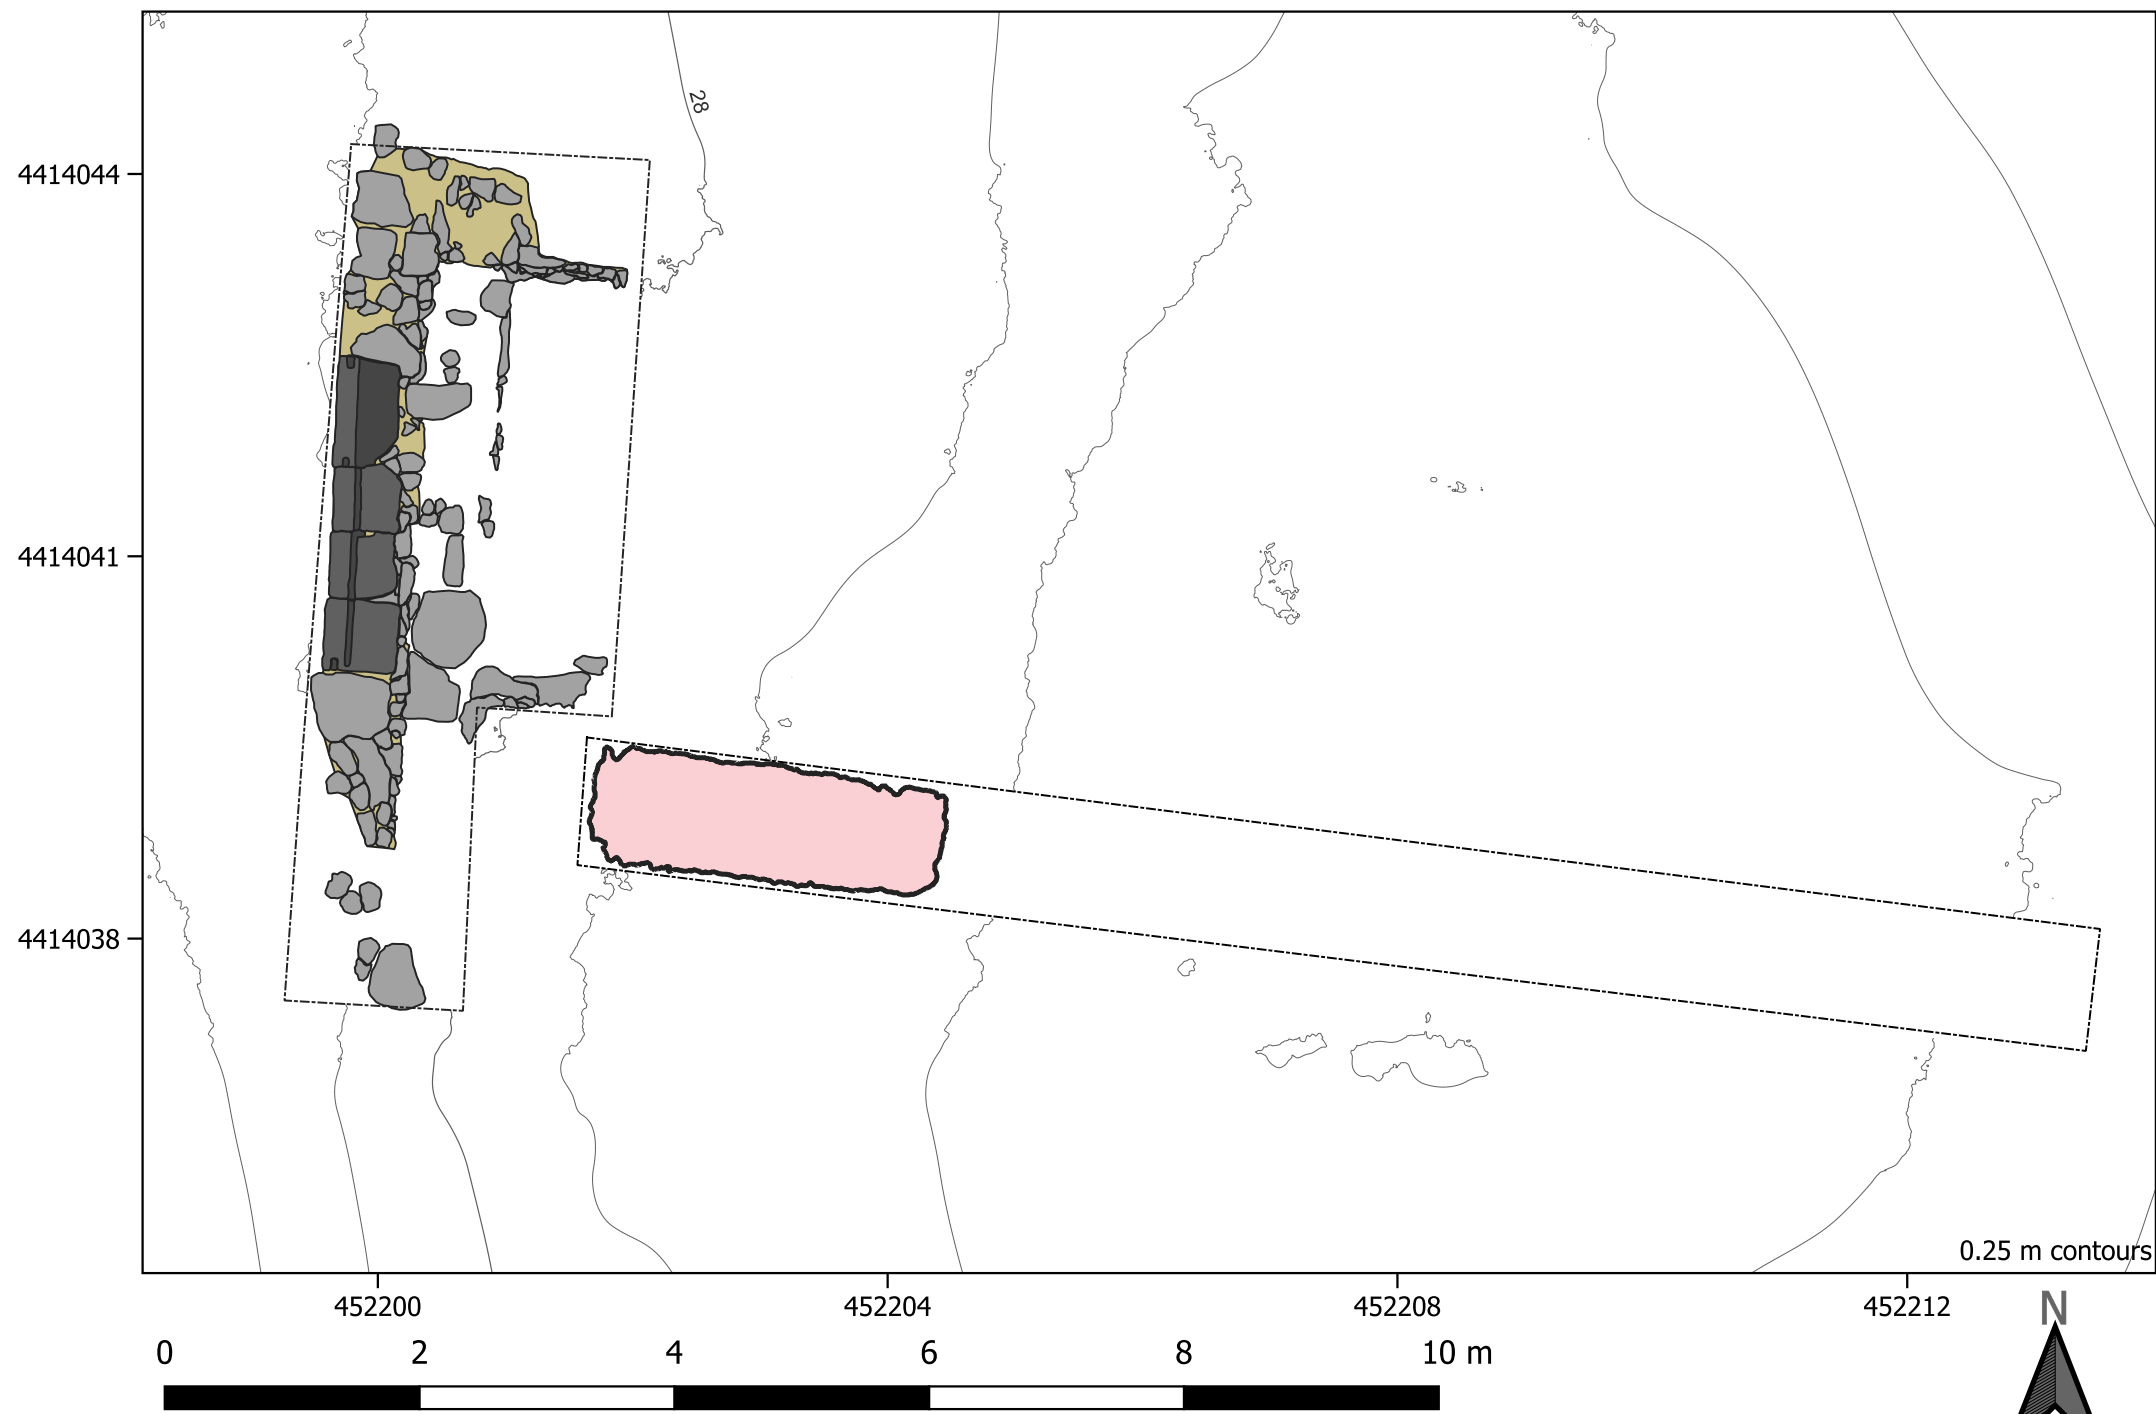

Tharros 2024

Trench 15000 • SU 15003

Description: Trash pile sitting on final surface in western area of trench

Ben Whisler • Matt Notarian • James Davis

Orthophoto

Digital Elevation Model

2 cm contours

0.25 m contours

0 1 2 m

2 cm contours